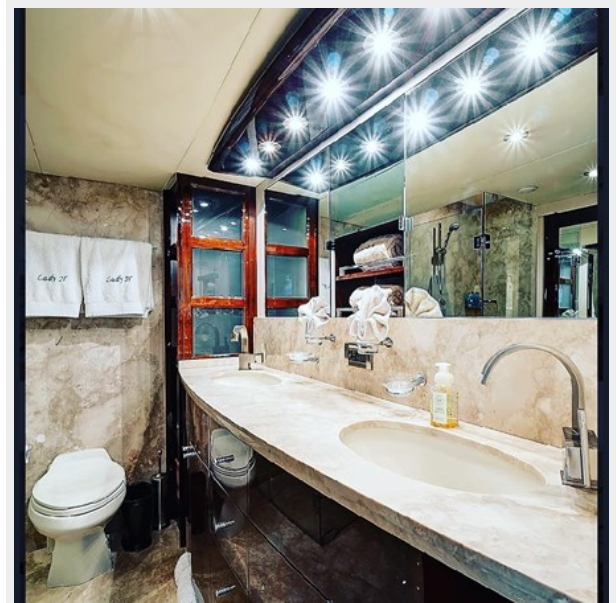

Twin Staterooms to VIP Stateroom

Main Head