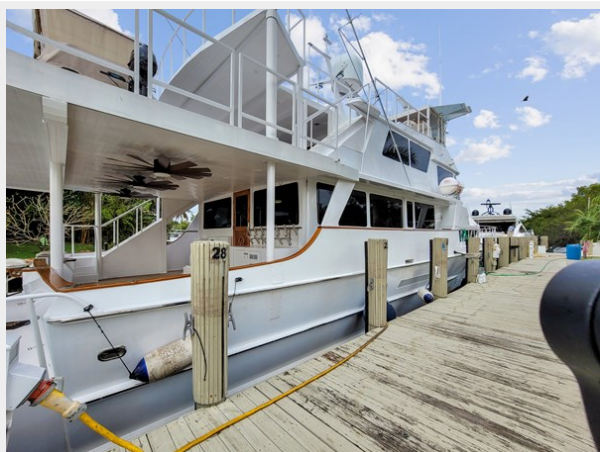

**4_1983 101ft Knight and Carver Custom
Trideck TORTUGA**