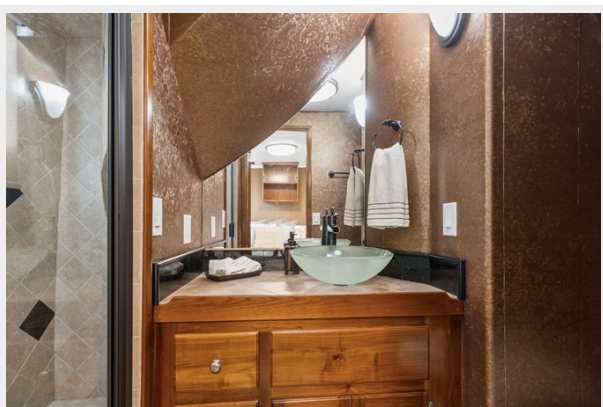

**56_1983 101ft Knight and Carver Custom
Trideck TORTUGA**