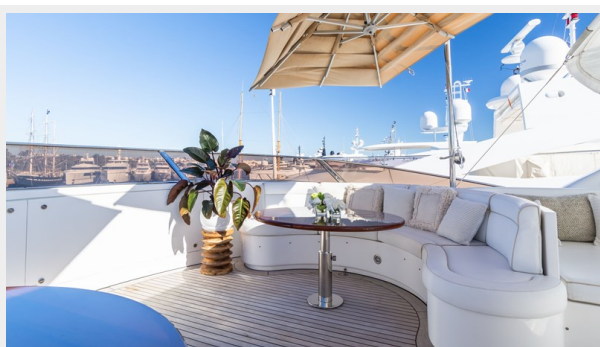

yacht-giorgia-sun-deck-4