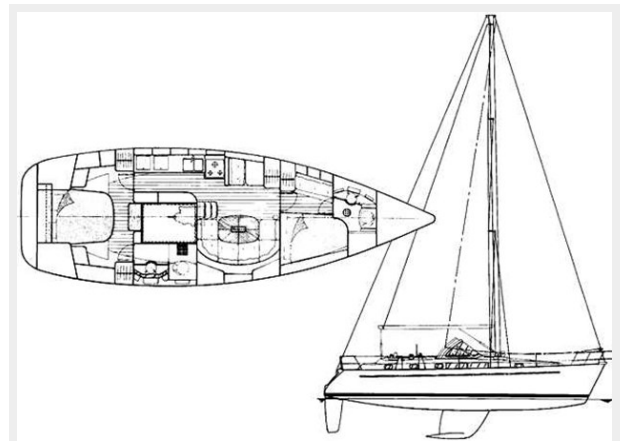

8083013_0_251020211514_2