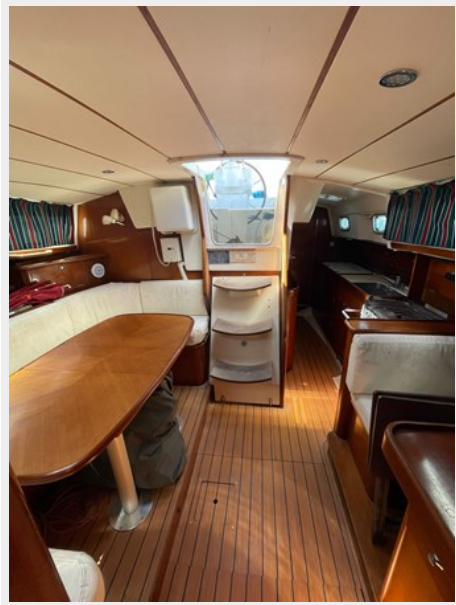

8083013_0_091120211729_21