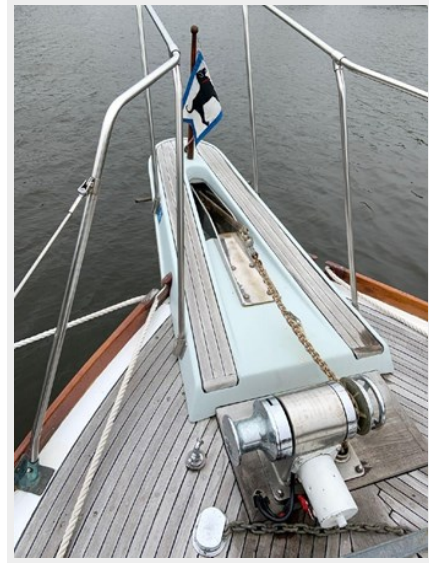

8078986_20211116112204441_1_XLARGE 8078986_20211116112218125_1_XLARGE