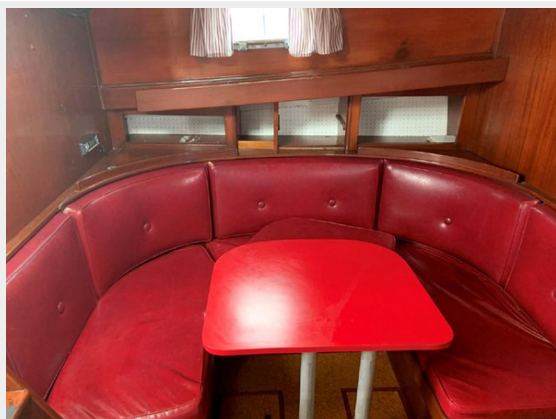

8078986_20211116112435653_1_XLARGE

8078986_20211116112403715_1_XLARGE