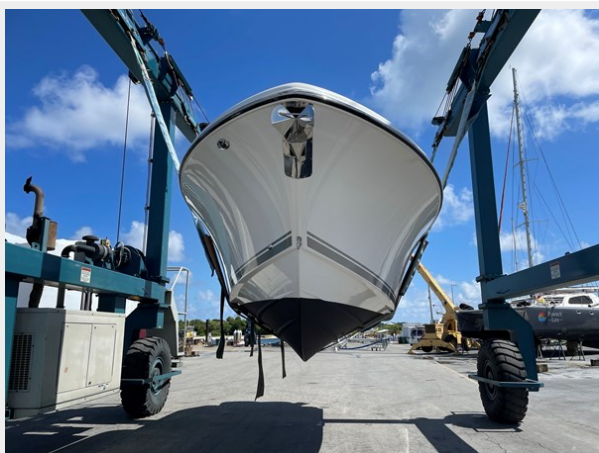

## PURSUIT 280 SPORT — PURSUIT

**Builder:** PURSUIT

**Year Built:** 2015

**Model:** Sport Fisherman

**Price:** \$169,000 USD

**Location:** United States

**LOA:** 28' (8.53mm)

**Beam:** 9.5

## Overview

---

What a great all around boat! Fish it, cruise it, dive it. The Pursuit S 280 does it all with class, power and comfort. Twin Four Stroke Yamaha 250's push it effortlessly and the 24 Degree deadrise guarantees a smooth ride! The oversized hardtop provides great protection from the Florida sun and the generous seating will accommodate all your guests.

Notable options on this boat include Power Steering, Windlass Anchoring System, Electric head w/macerator, Stainless Steel Anchor, and 45 gallon live well. This perfect combination of a fishing and cruising center console!

# PHOTOS

28 pursuit

28 pursuit 12

28pursuit2

28pursuit3

28pursuit4

IMG\_0757

IMG\_0759