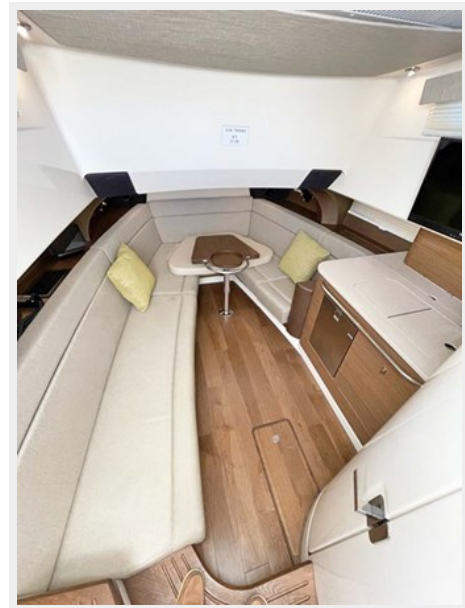

Foredeck

Hardtop and Solar Panels

Helm

Cabin