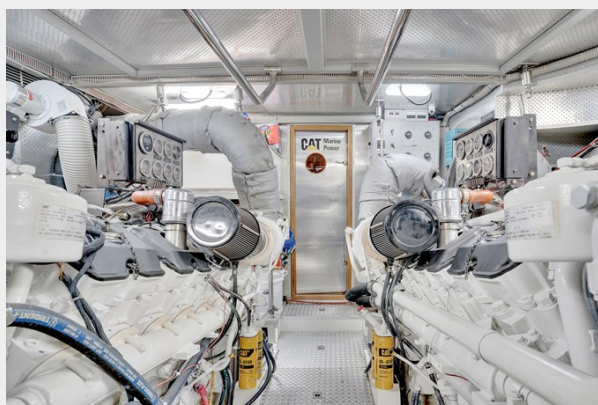

Время работы	15
Адрес	15

ХАРАКТЕРИСТИКИ

Обзор

PRELIMINARY LISTING

“JACQUE'S JOURNEY” is a beautiful 82' Horizon with a command bridge and features a total of (5) staterooms, a spacious salon, gourmet galley, and large dinette. The hi-gloss teak and cherry wood interior with burl accents is stunning and the décor is welcoming. Her top speed is 23+ kn and she boasts a maximum range of 600.0 nm when navigating at cruising speed, with power coming from Twin Caterpillar 3412 diesel engines with 1400 HP each. She can accommodate up to 6 guests, with 4 crew members waiting on their every need. She has a gross tonnage of

Captain's-Crew Head

Crew Cabin facing Aft

Crew Cabin Starboard

Crew Galley

Crew Laundry

Crew Utility Area

Engine Room facing Forward

Engine Room Facing Aft