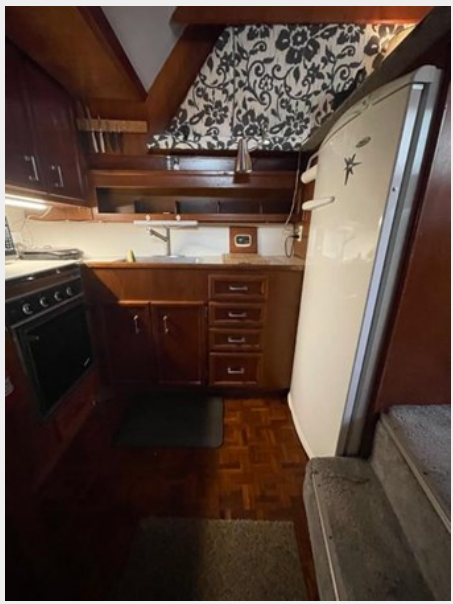

This yacht is newly professionally decorated with designer fabrics, window treatments and carpeting throughout. Starting with the spacious Main Salon area, equipped with wet bar, entertainment center, new carpeting, window treatments, countertops and, teak. Large Owner's Aft Stateroom with queen-size berth, large closet, plenty of storage and, ensuite head with walk-in shower and nice vanity area. Guest Stateroom, featuring a double berth and an ensuite head. Fully equipped Galley complete with full-size washer/dryer. Large aft deck/pilot-house for entertaining with full enclosure. Flybridge with helm and, plenty of seating. Walk-around for easy line handling. Nice seating area in the bow area. This motor-yacht has a lot to offer at a reasonable price. Below is a list of just some of the additional updates you can expect to find.

IMG_0232

IMG_0256

IMG_0235

IMG_0234

IMG_0231

IMG_0218

IMG_0229

IMG_0228