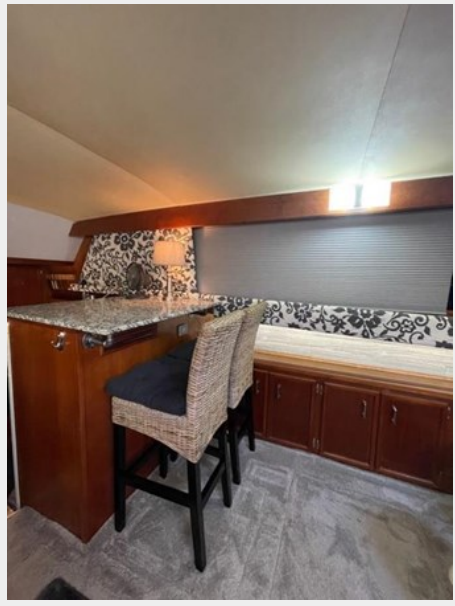

This yacht is newly professionally decorated with designer fabrics, window treatments and carpeting throughout. Starting with the spacious Main Salon area, equipped with wet bar, entertainment center, new carpeting, window treatments, countertops and, teak. Large Owner's Aft Stateroom with queen-size berth, large closet, plenty of storage and, ensuite head with walk-in shower and nice vanity area. Guest Stateroom, featuring a double berth and an ensuite head. Fully equipped Galley complete with full-size washer/dryer. Large aft deck/pilot-house for entertaining with full enclosure. Flybridge with helm and, plenty of seating. Walk-around for easy line handling. Nice seating area in the bow area. This motor-yacht has a lot to offer at a reasonable price. Below is a list of just some of the additional updates you can expect to find.

IMG_0232

IMG_0256

IMG_0235

IMG_0234

IMG_0231

IMG_0218

IMG_0229

IMG_0228