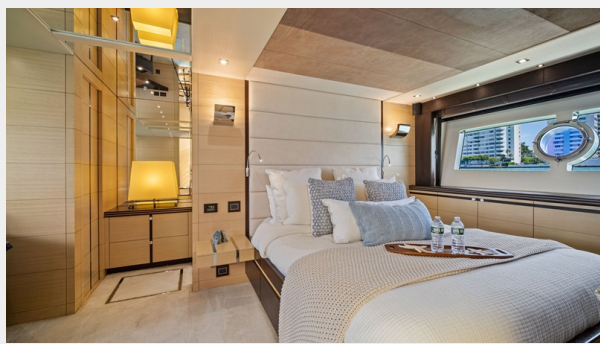

**34_2013 80ft Sunseeker Predator
WOODEVER**