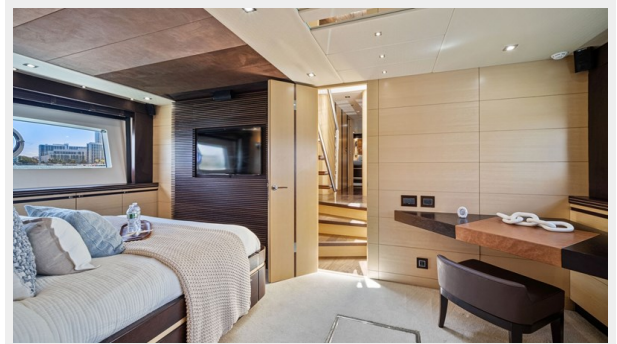

**35_2013 80ft Sunseeker Predator
WOODEVER**