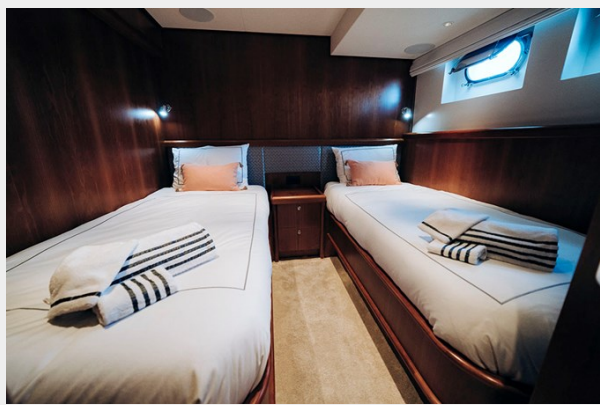

Las Niñas - Xavier Pariente -69