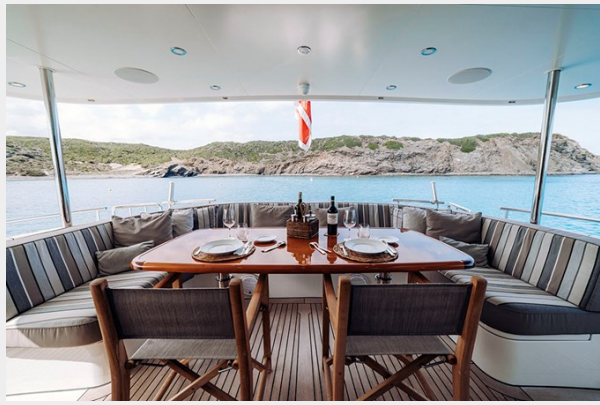

Las Niñas - Xavier Pariente -103