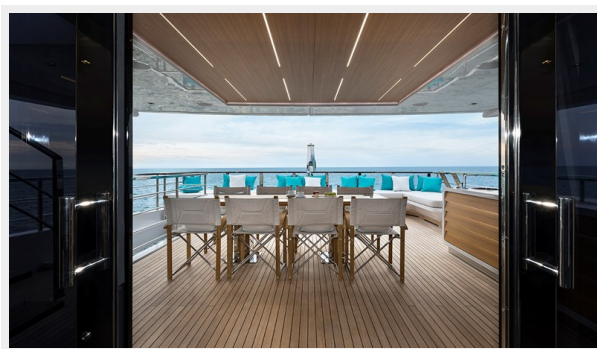

EVA 4.EVA_WEB_1600x900_00020