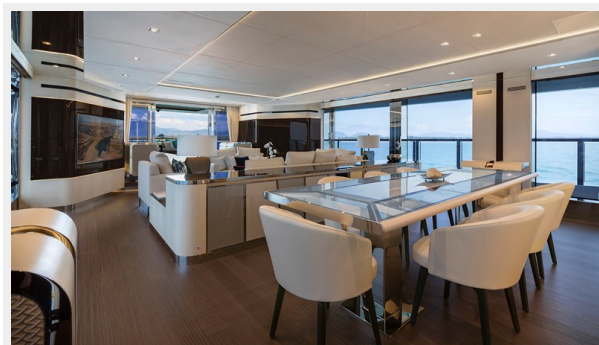

EVA 4.EVA_WEB_1600x900_00015