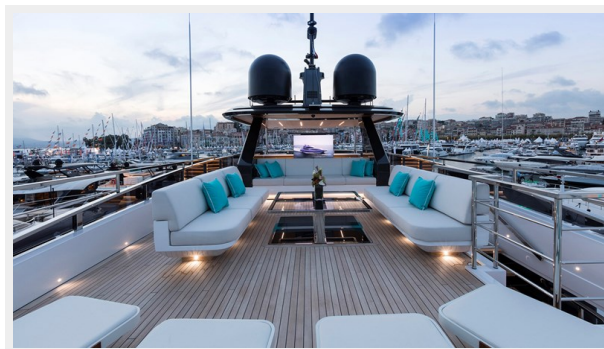

EVA 4.EVA_WEB_1600x900_00032