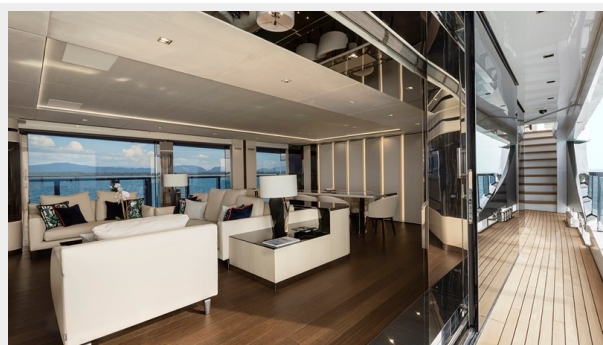

EVA 4.EVA_WEB_1600x900_00012