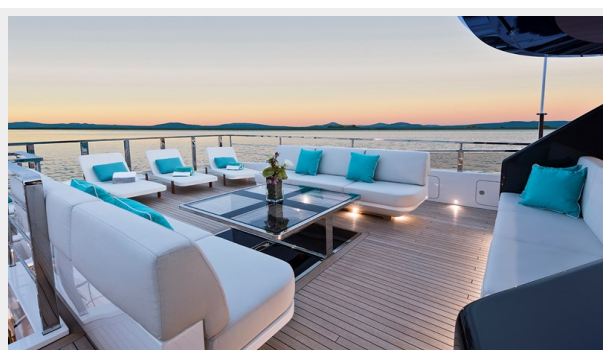

EVA 4.EVA_WEB_1600x900_00029