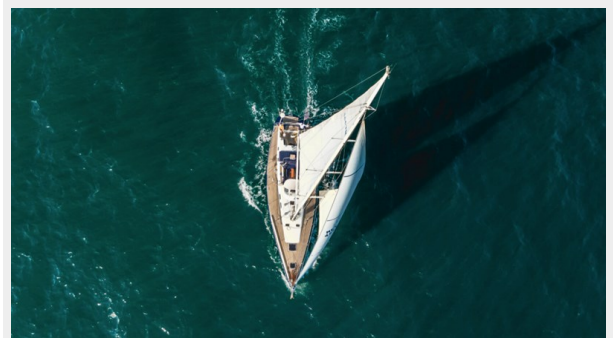

Screen Shot 2021-11-18 at 13.59.01