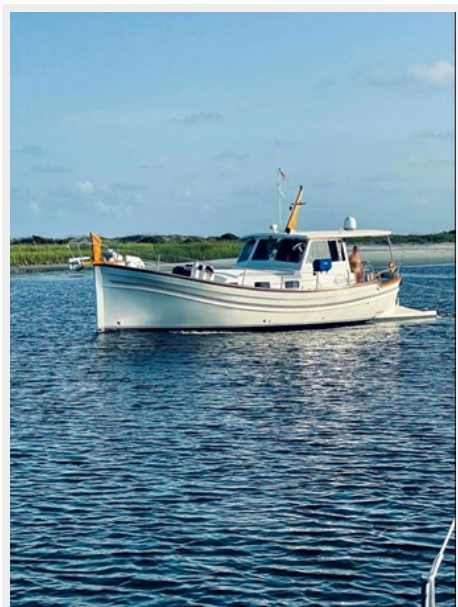

PHOTOS

0_2784664_