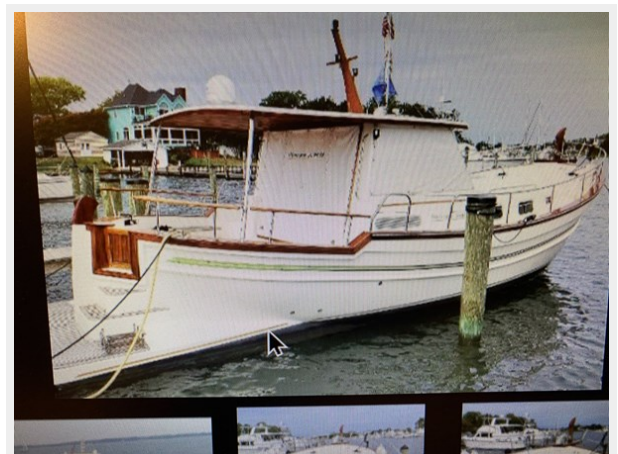

10_2784664_