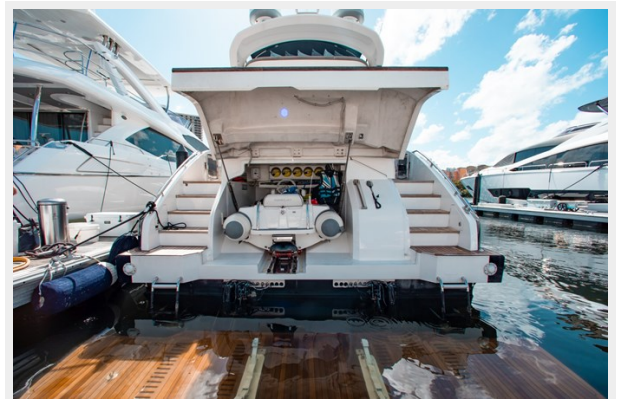

VG Interiors 1-31