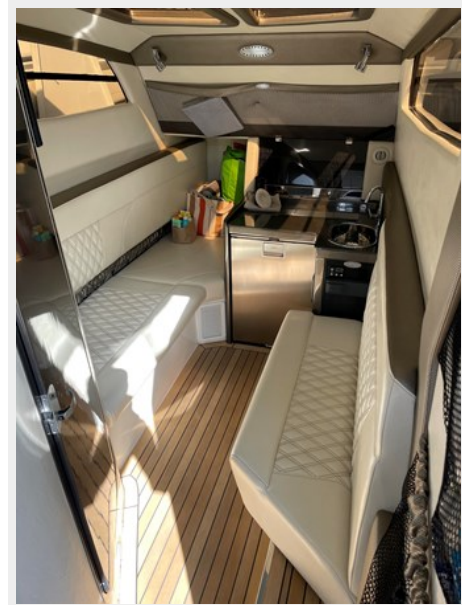

13_2017 45ft Nortech Motor Yacht SMOKIN
J'S