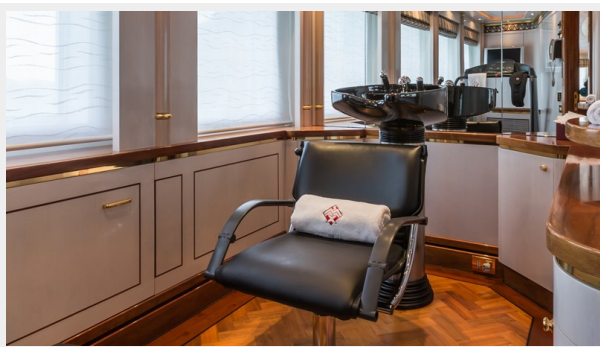

yacht-samax-interior-06