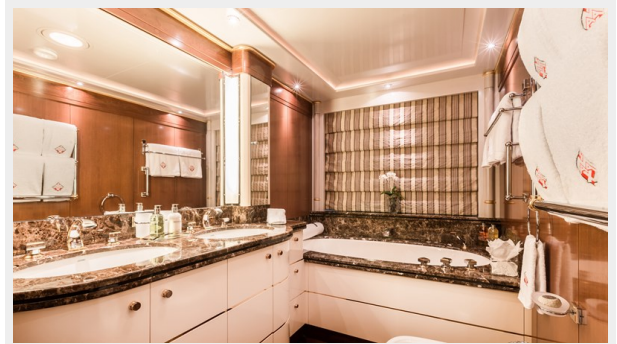

yacht-samax-interior-15