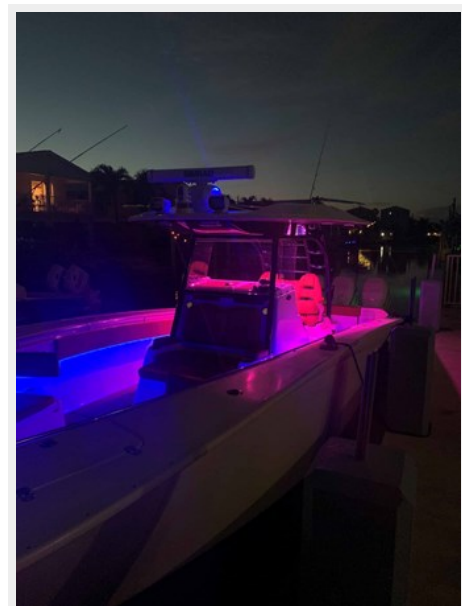

Clean Lower Units

Profile

Stern Quarter

Transom

Bow

LED Lights