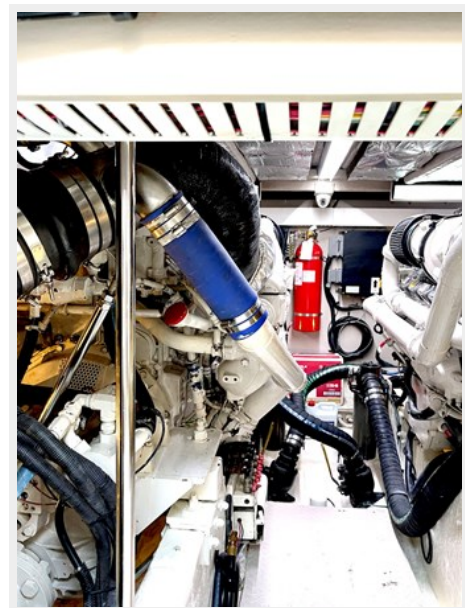

44 Engine Room