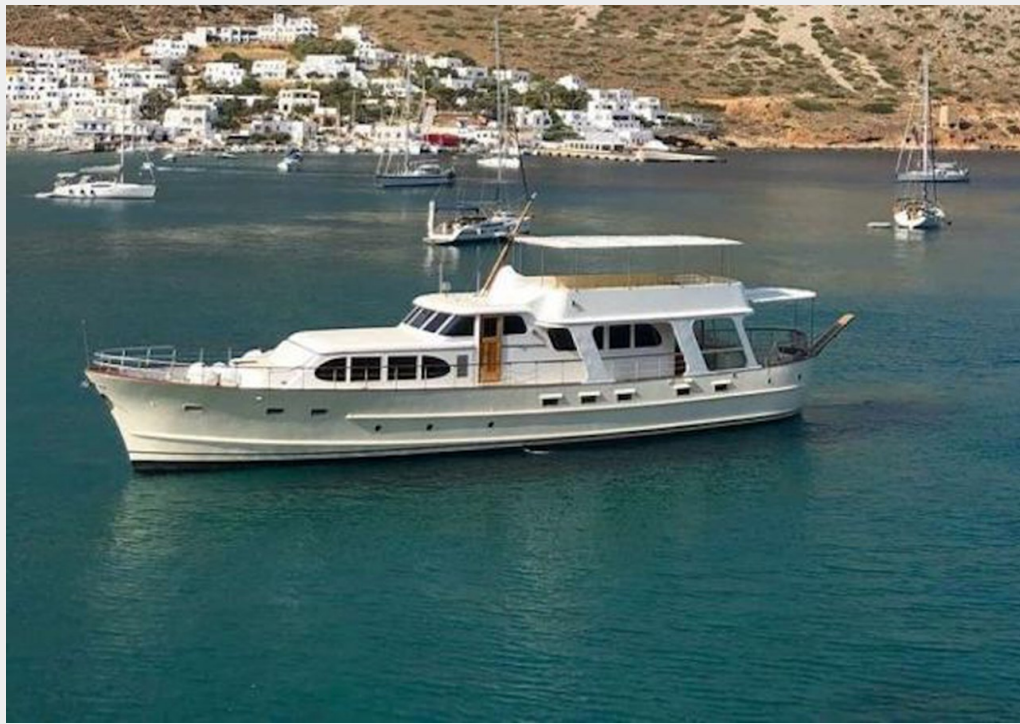

1960 CUSTOM CRUISER — CUSTOM

Builder: CUSTOM

LOA: 85' (25.91mm)

Year Built: 1960

Model: cruiser

Price: \$916,818 USD

Location: Greece

Our experienced yacht broker, Andrey Shestakov, will help you choose and buy a yacht that best suits your needs 1960 Custom Cruiser — CUSTOM from our catalogue. Presently, at Shestakov Yacht Sales Inc., we have a wide variety of yachts available on our sale's list. We also work in close contact with all the big yacht manufacturers from all over the world.

Basic Information

Category: cruiser

Sub Category: Cabin Cruiser

Model Year: 1960

Year Built: 1960

Country: Greece

Dimensions

LOA: 85' (25.91mm)

Address

Harbour Towne Marina, 850 NE 3rd St,
STE 213, Dania, FL 33004