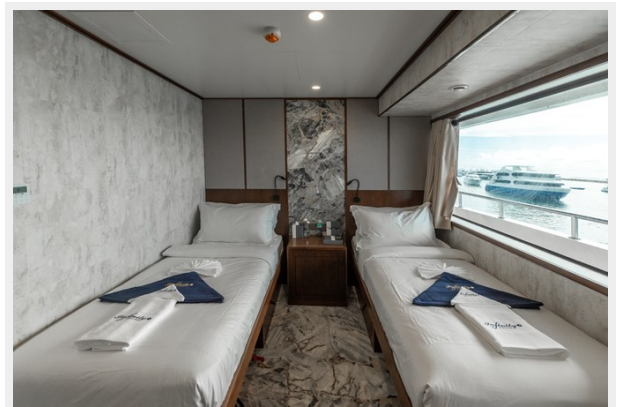

IMG_1467

Delux Ocean view suit (2)