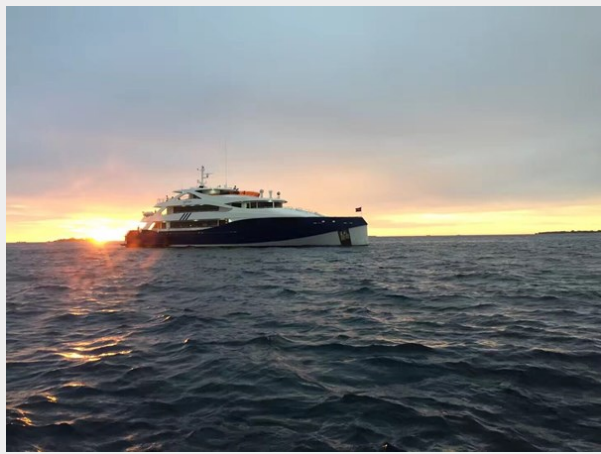

Infinity at sunset