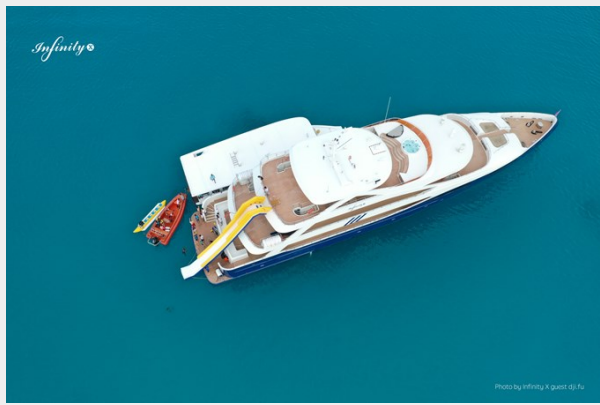

PHOTOS

2

4

850_5424

850_5449

850_5424

850_5449