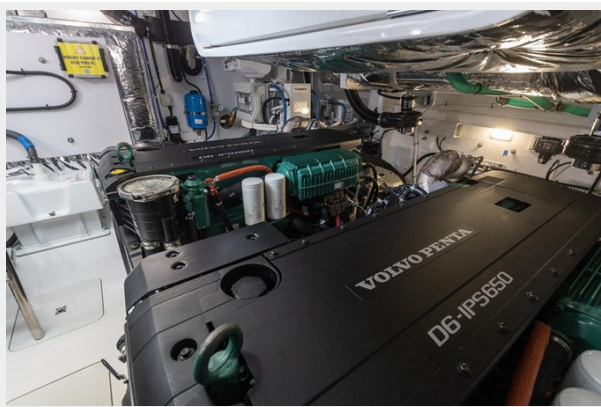

Princess V50 For Sale