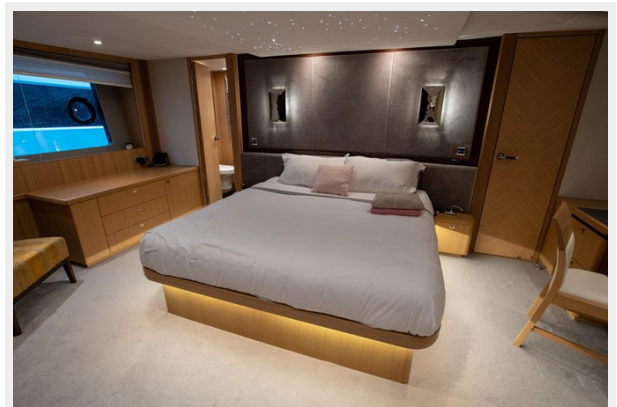

Princess 85 Motor Yacht - Master Stateroom