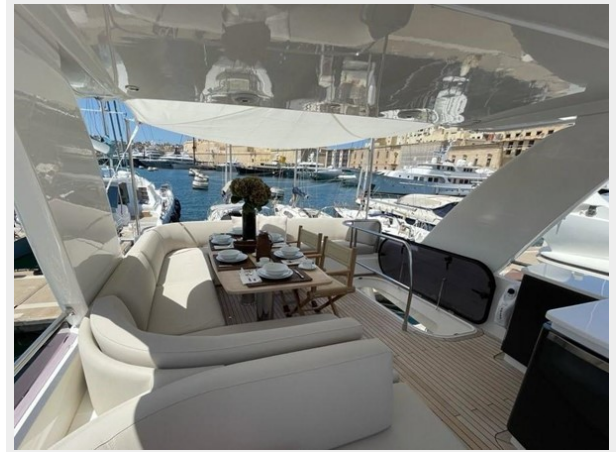

Princess 56 For Sale