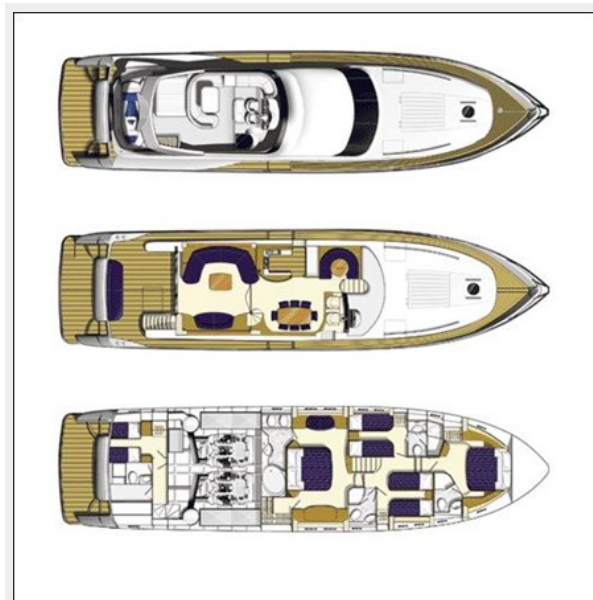

Princess 23M Deck Layouts