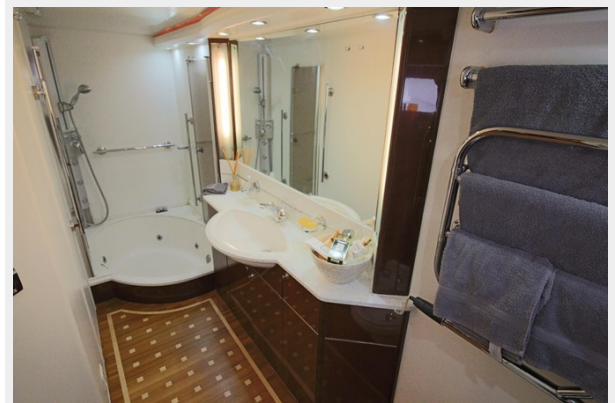

Princess 23M - Master Ensuite