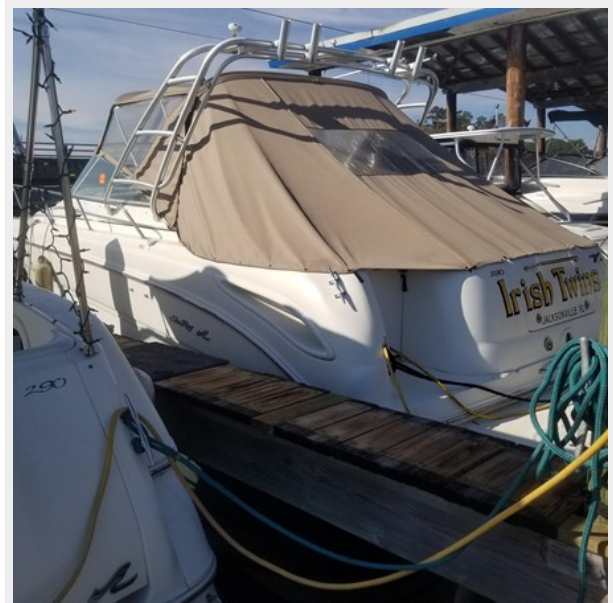

The Amberjack is the answer to both sportfishermen and cruising enthusiasts alike. Because the 290 Amberjack is designed to meet several boating criteria, Sea Ray has given careful thought to the cockpit area, with an open layout.

# PHOTOS

**2001 Sea Ray 290 AmberJack 1**

**2001 Sea Ray 290 AmberJack 2**

**2001 Sea Ray 290 AmberJack 3**

**2001 Sea Ray AmberJack 4**

**2001 Sea Ray AmberJack 5**

**2001 Sea Ray AmberJack 6**

**2001 Sea Ray AmberJack 8**