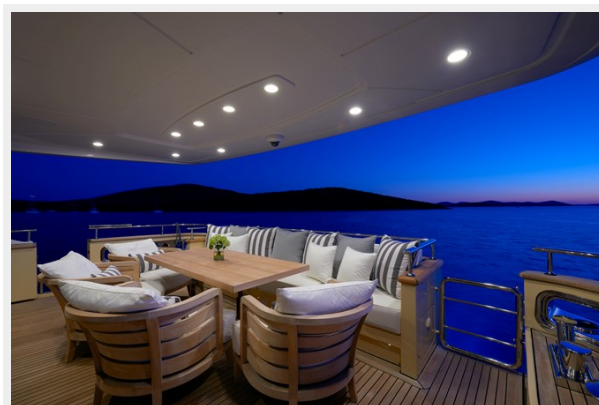

2011 SANLORENZO SD92 - AFT DECK