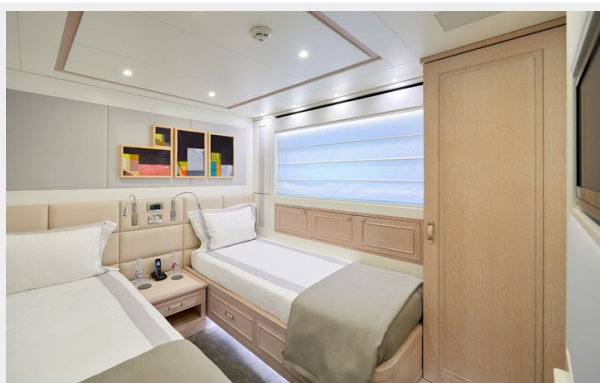

2011 SANLORENZO SD92 - TWIN CABIN 2