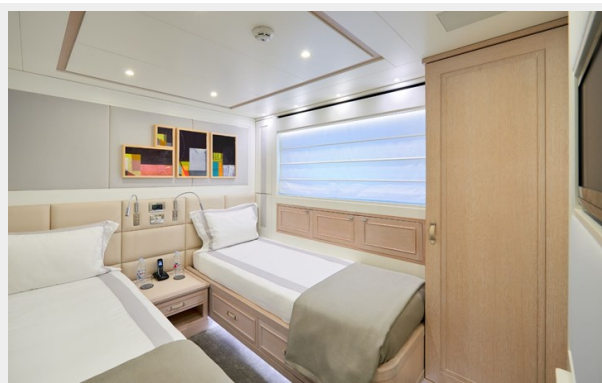

2011 SANLORENZO SD92 - TWIN CABIN 2