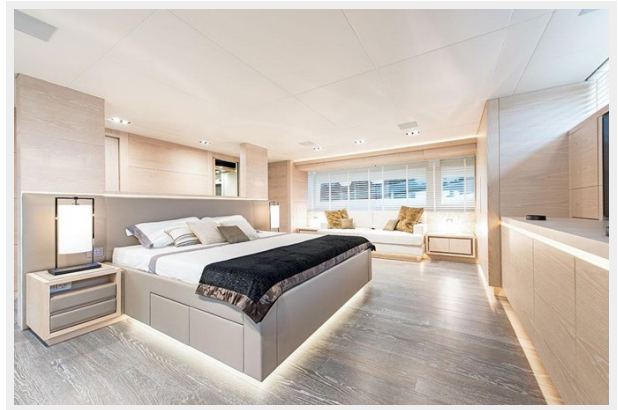

dsc_0638_the-owner-cabin