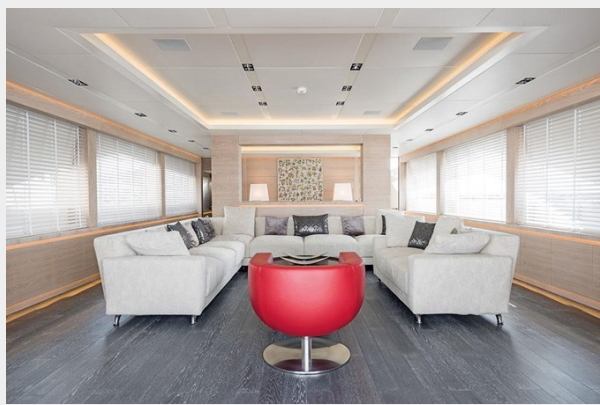

dsc_1301_main-saloon