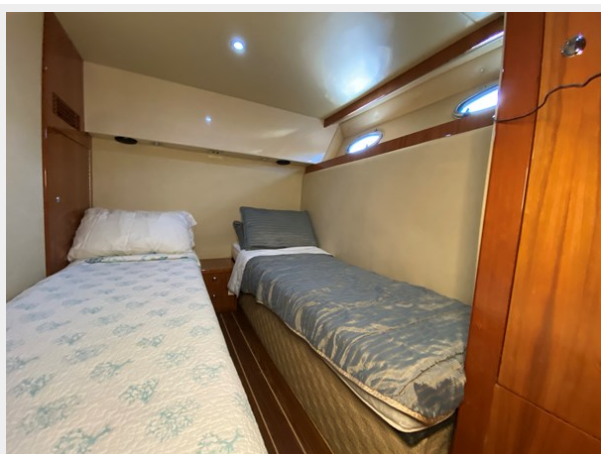

12_2009 54ft Riviera 4700 THREE WISHES