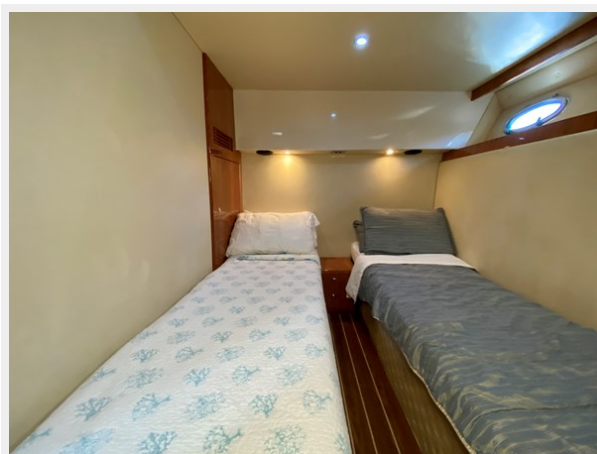

13_2009 54ft Riviera 4700 THREE WISHES