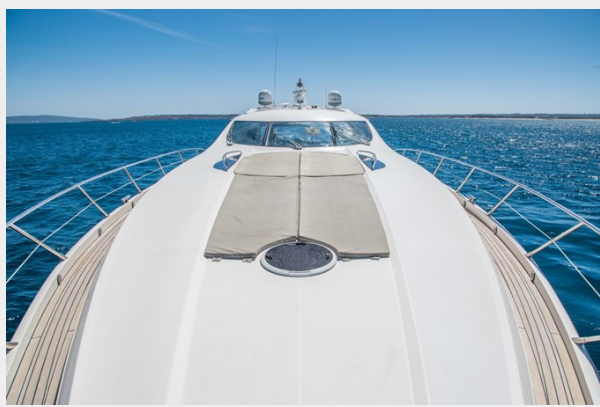

Front_Living