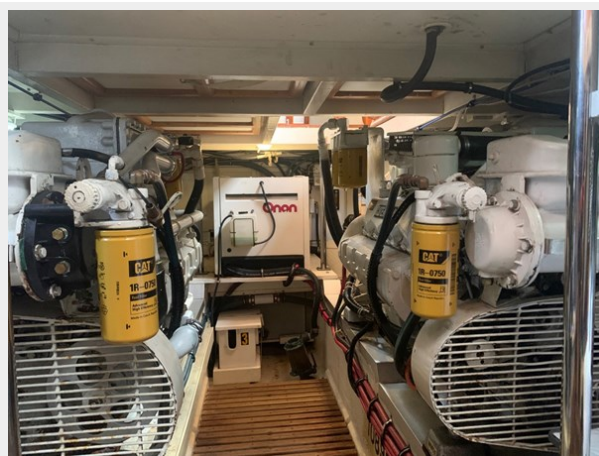

Engine Room Looking Aft