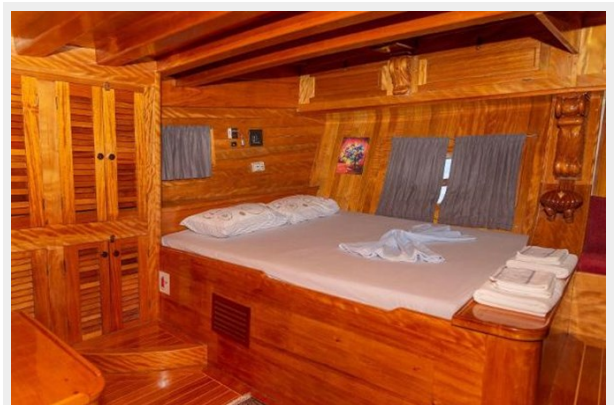

8170461_20211229124416868_1_LARGE