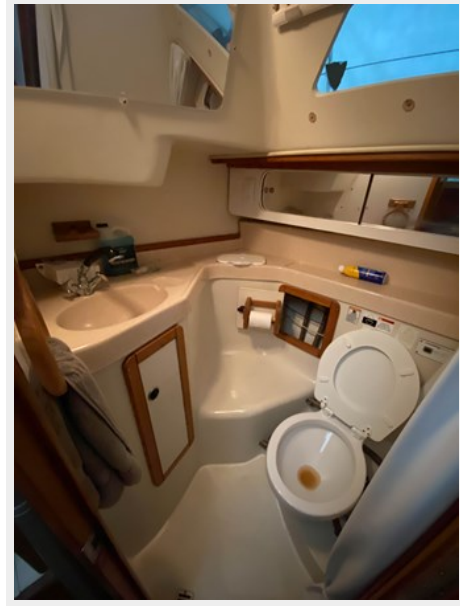

Catalina 34 Escape-45

Catalina 34 Escape-44