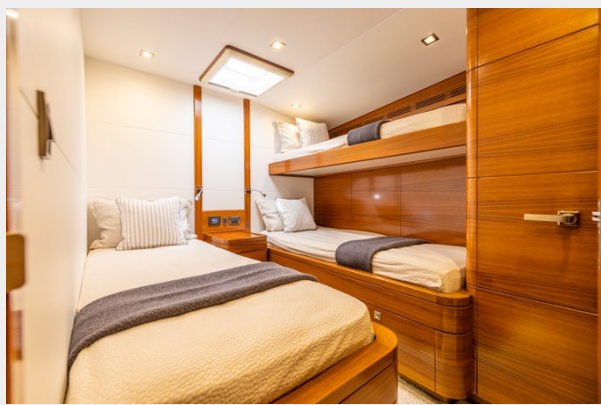

685A0318-HDR