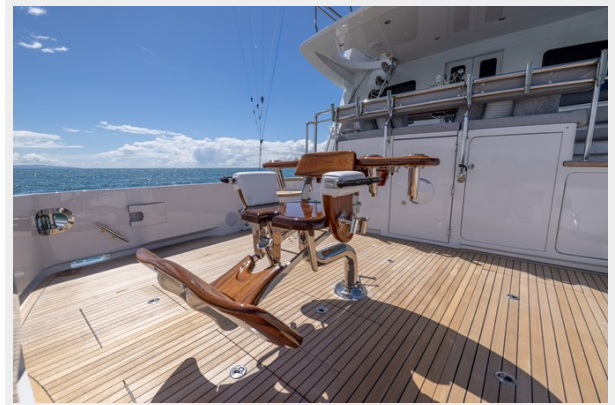

685A0582-HDR