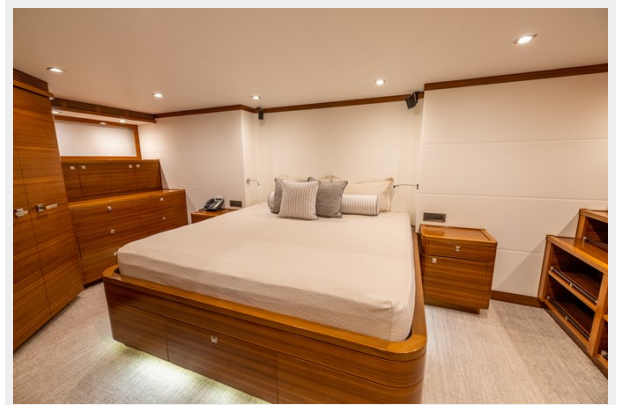

685A0426-HDR