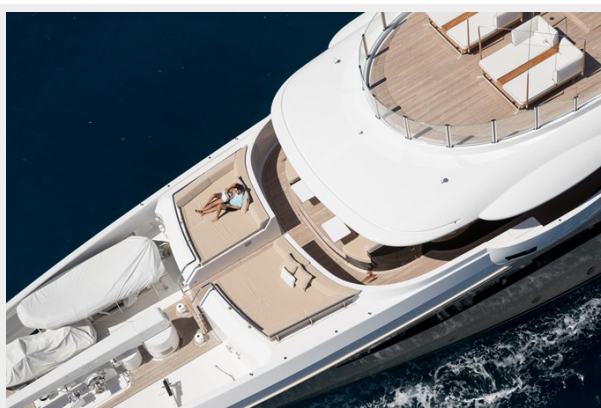

Jeff Brown-17485