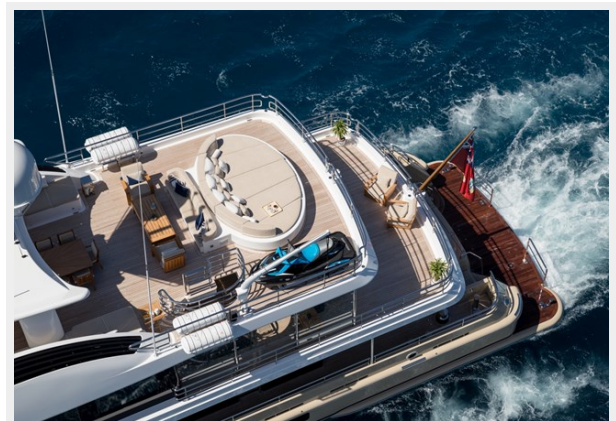

Jeff Brown-17488