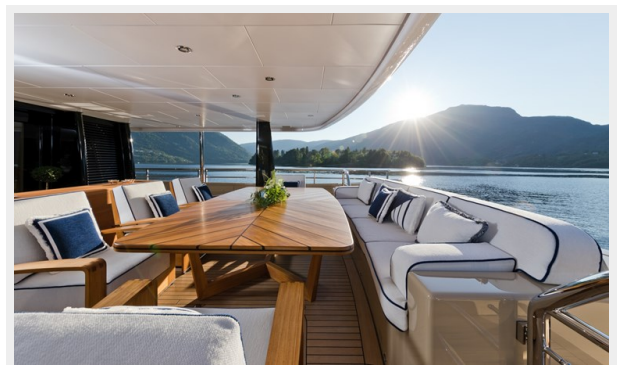

Jeff Brown-28527