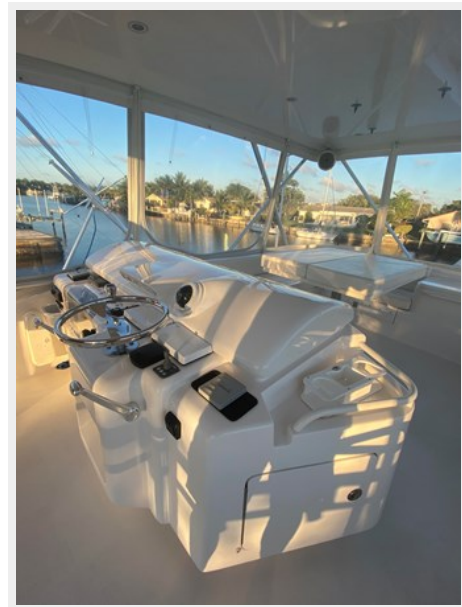

CE35D72A-375C-4CB1-B7CD-4D945743EECB