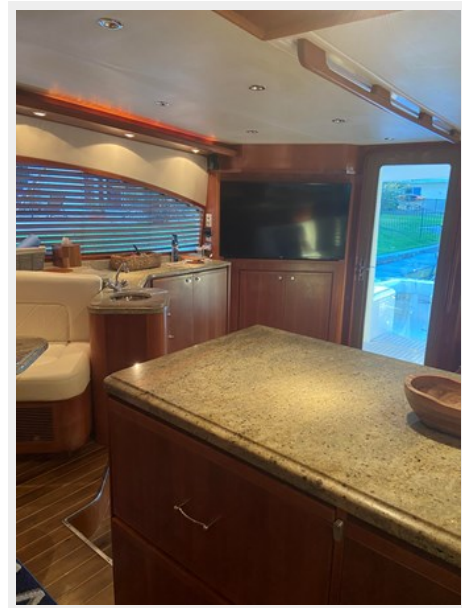

**7737828D-8F94-4AAA-A7C7-
BAC0000DF2A7**