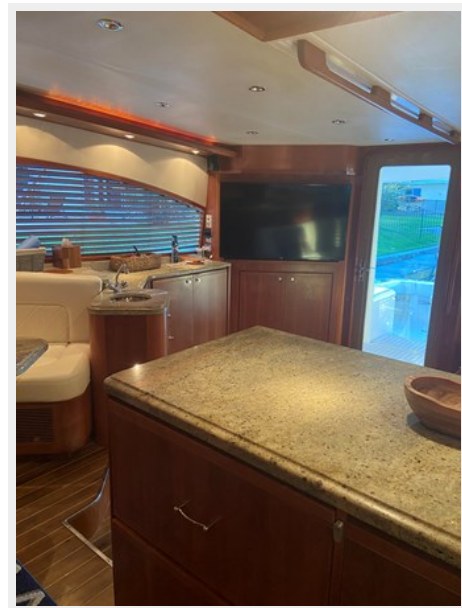

0F11D074-BDB0-4717-B216-54173253BFCA