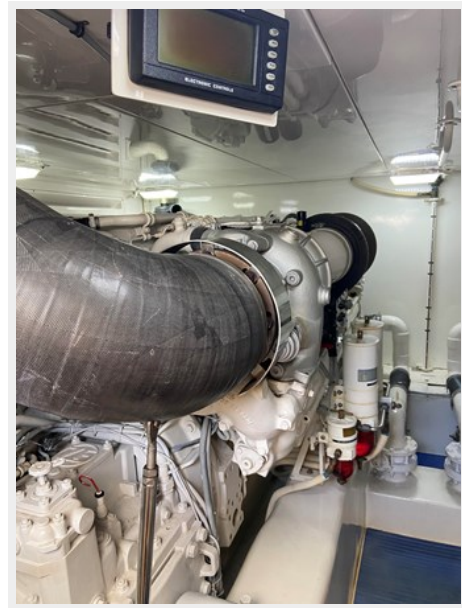

06820DFD-38E2-487A-989A-913C74CF2FCC