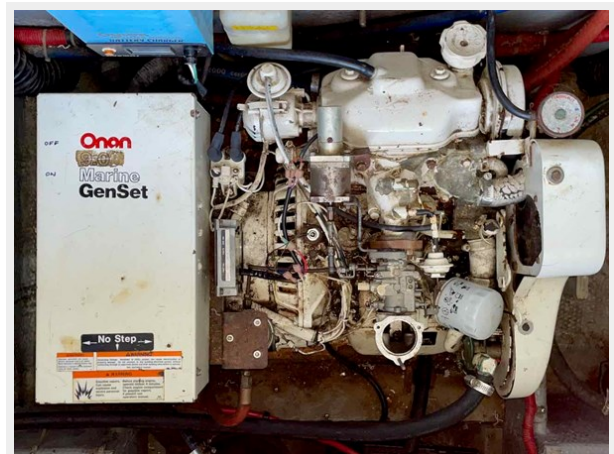

Mainship 41 - Sea Cloud - 78