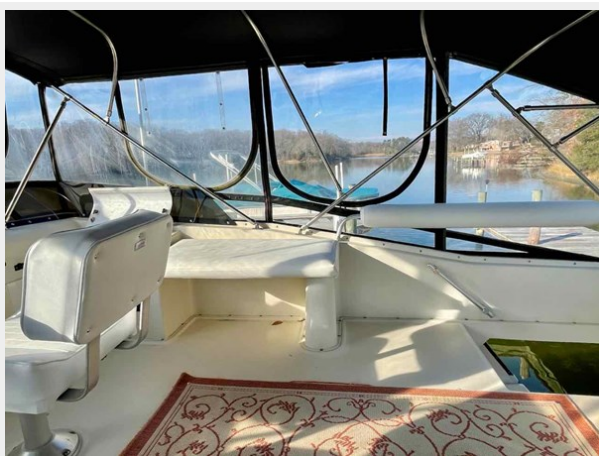

Mainship 41 - Sea Cloud - 57