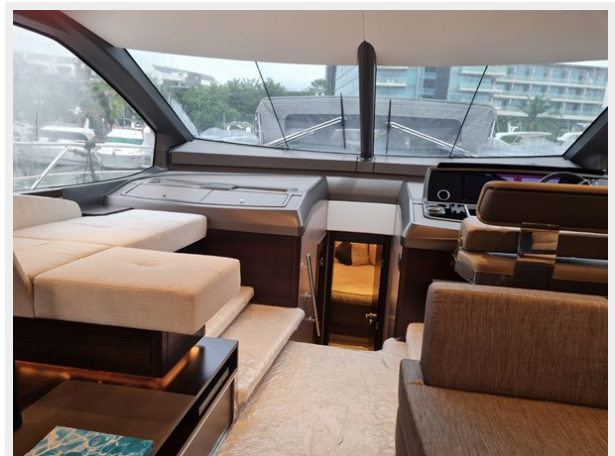

f705369a-5989-4117-9245-f4d0e5f35844