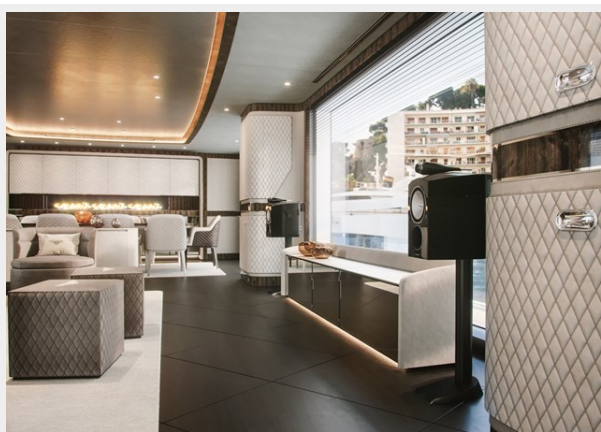

Dynamiq G350 int9