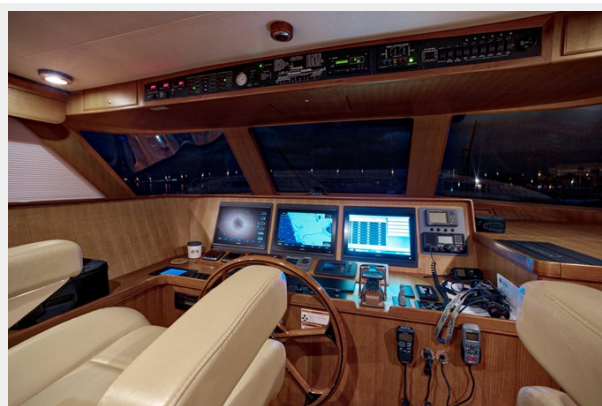

Helm Station