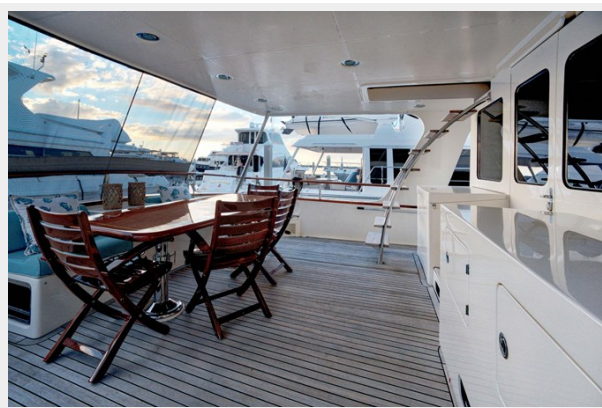

Beach to Beach