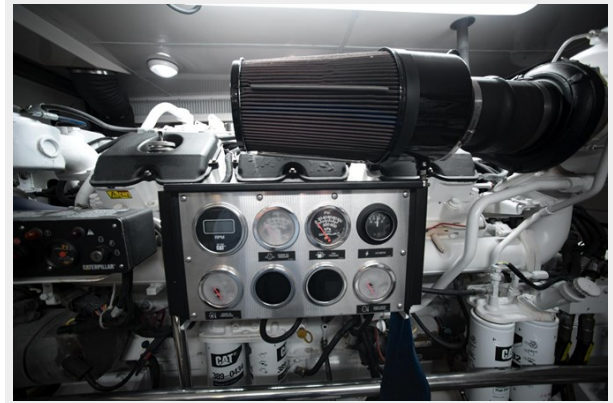

Контактная информация	15
Телефоны	15
Время работы	15
Адрес	15

ХАРАКТЕРИСТИКИ

Обзор

Very well maintained and consistently updated Motoryacht. She had V12 Cat Engines (3412's) and cruises at 20 knots all day or cross oceans at 8 knots like a Trawler. You won't find a better example of this classic Motoryacht. She is owned by a knowledgeable yachtsman that always keeps her in excellent condition cosmetically and mechanically. This vessel shows like a much newer model due to excellent care since new and steady upgrades over the years.

Bttery Chargers

Crew Bunk

Engine Room Aft Wall

Crew Bunk

Engine Room 1

Crew Head

Stbd Engine

Port Engine