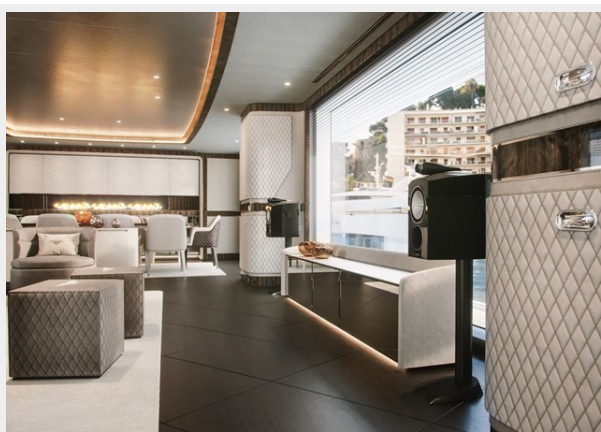

Dynamiq G500 int9