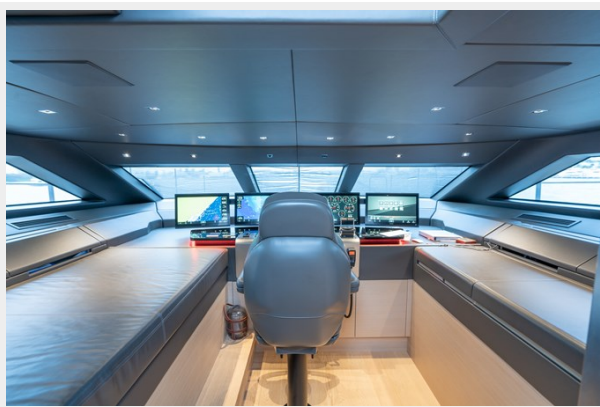

96' San Lorenzo_Yacht Creed_25