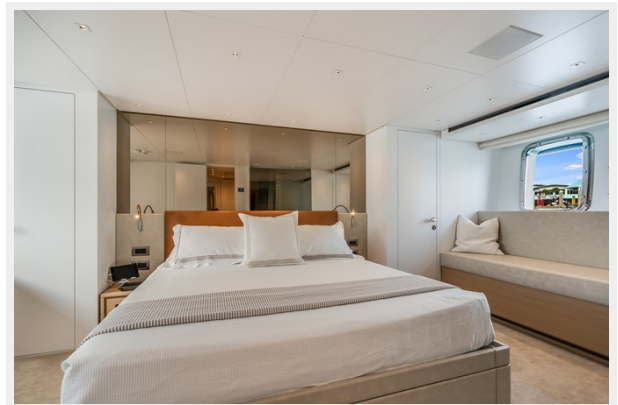

96' San Lorenzo_Yacht Creed_40