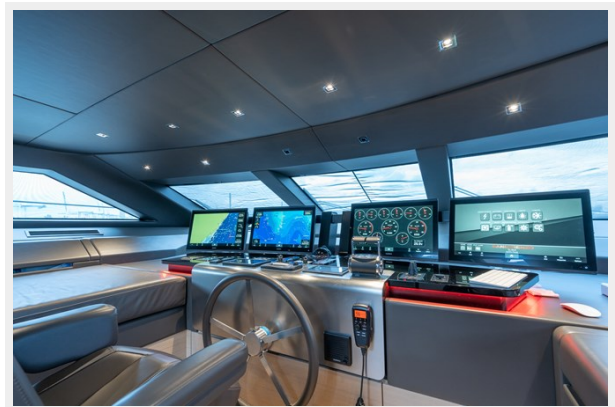

96' San Lorenzo_Yacht Creed_26