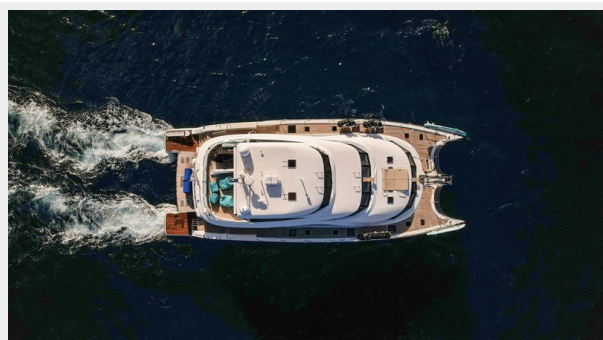

ФОТОГРАФИИ