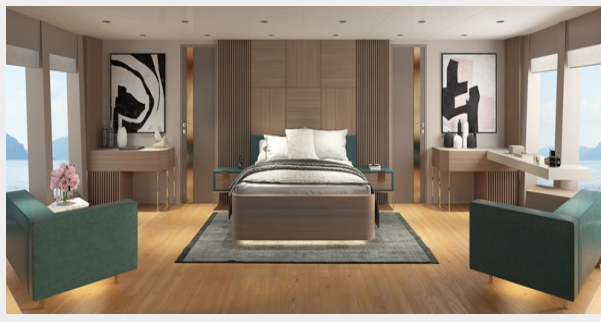

45XP-LAYOUT