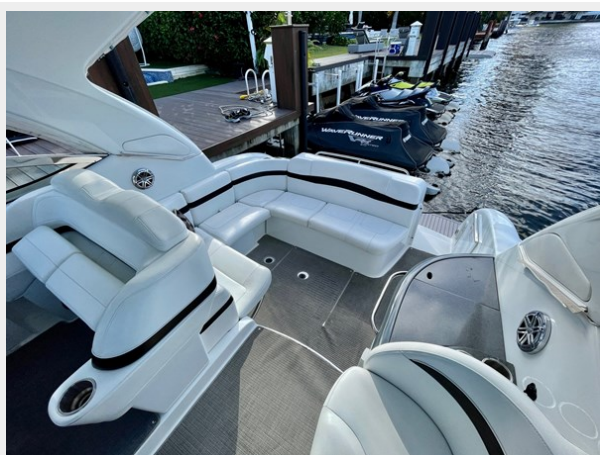

10_2015 34ft Formula 34 PC SEVEN SEAS