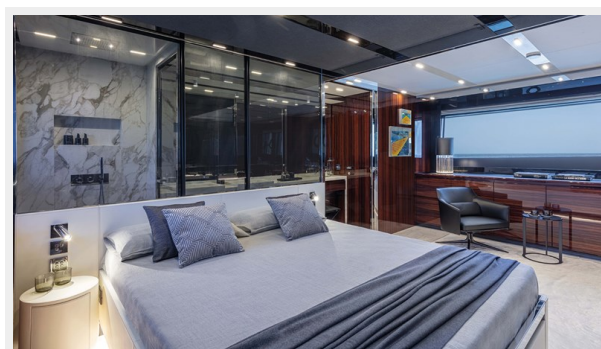

8

Riva88'FolgoreMainDeck_0010_46358

Riva88'FolgoreMainDeck_0015_46353

3

Riva88'FolgoreMainDeck_0024_46346

4