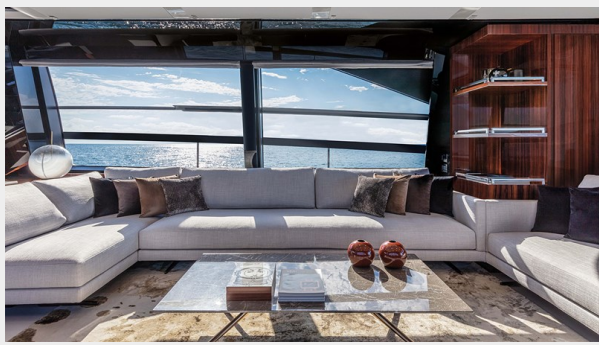

Riva88'FolgoreFlydeck_0002_46343

1

2

5

Riva88'FolgoreMainDeck_0006_46352

Riva88'FolgoreMainDeck_0008_46351