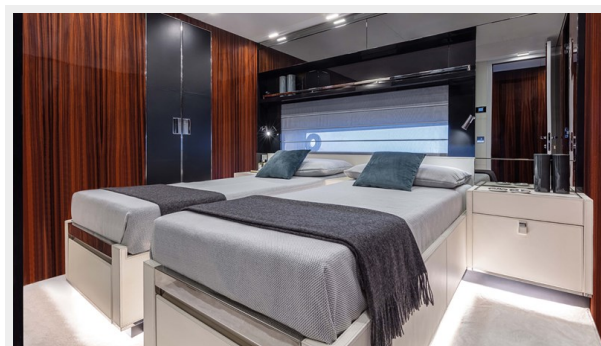

8

Riva88'FolgoreMainDeck_0010_46358

Riva88'FolgoreMainDeck_0015_46353

3

Riva88'FolgoreMainDeck_0024_46346

4