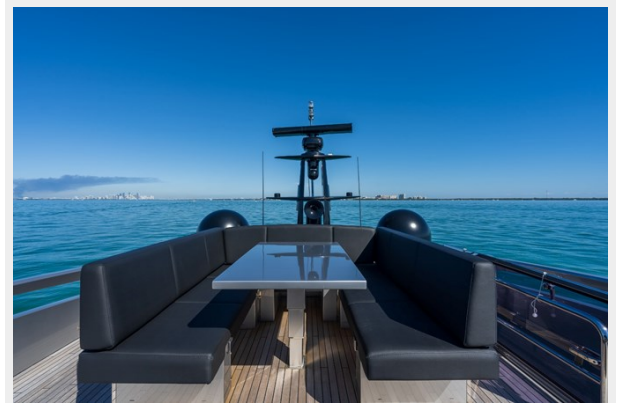

92 Pershing Arena_Exteriors_12-WEB SIZE