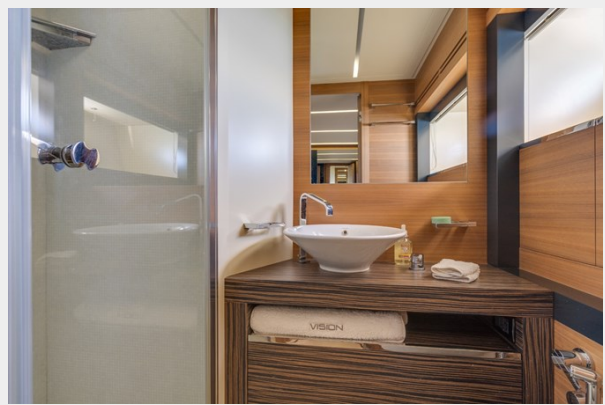

92 Pershing Arena_Interiors_16-WEB SIZE

92 Pershing Arena_Interiors_15-WEB SIZE