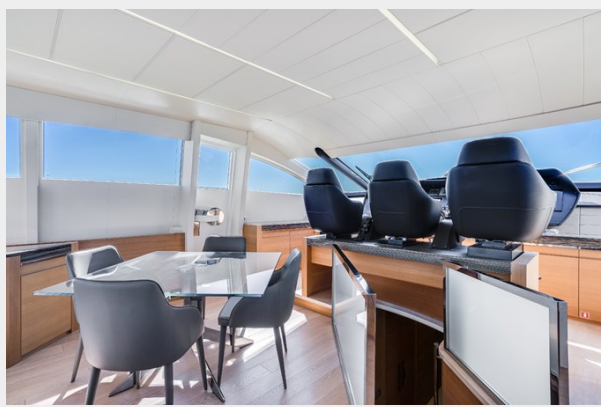

92 Pershing Arena_Interiors_30-WEB SIZE