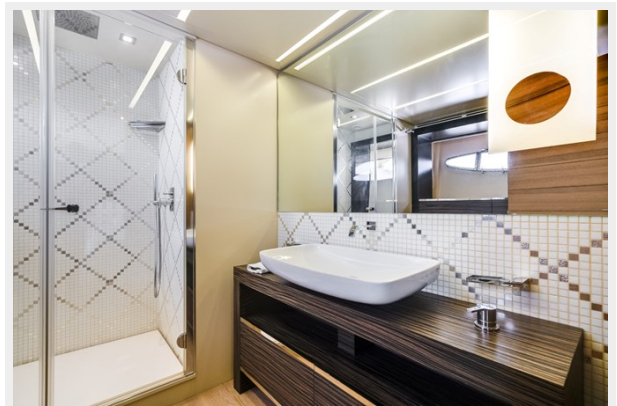

92 Pershing Arena_Interiors_8-WEB SIZE