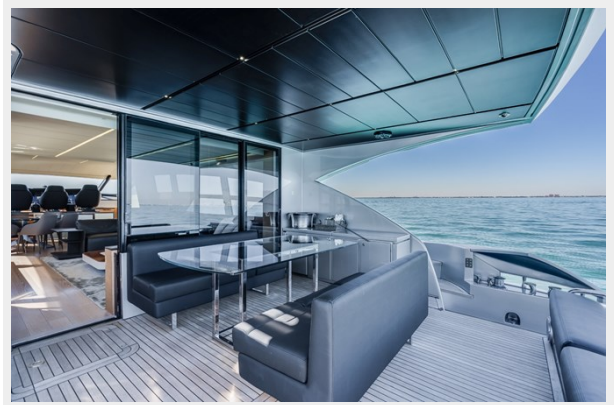

92 Pershing Arena_Exteriors_2-WEB SIZE