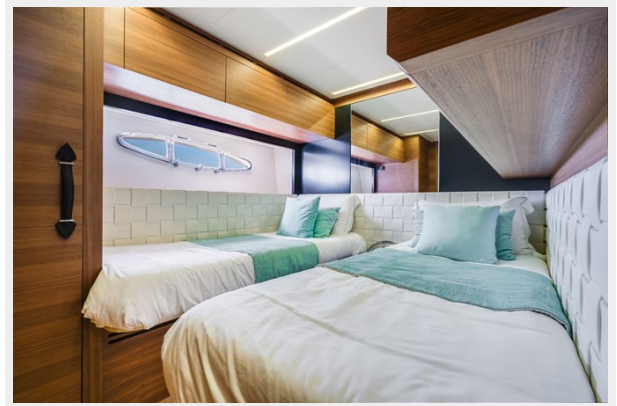

92 Pershing Arena_Interiors_14-WEB SIZE