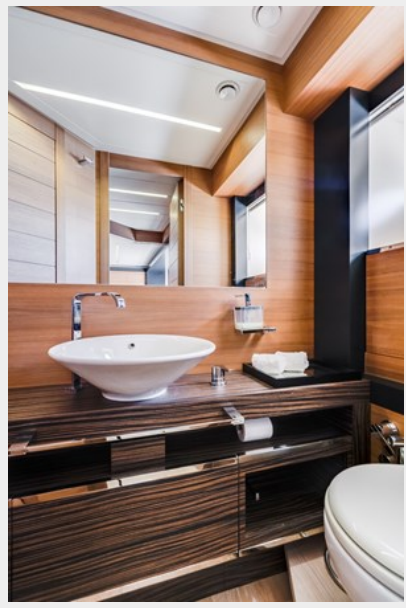

92 Pershing Arena_Interiors_13-WEB SIZE