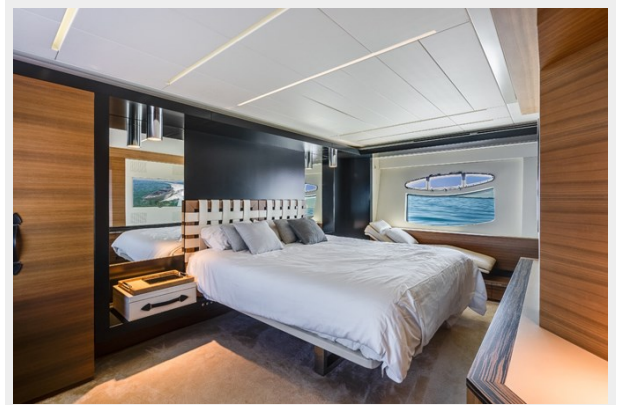

92 Pershing Arena_Interiors_4-WEB SIZE