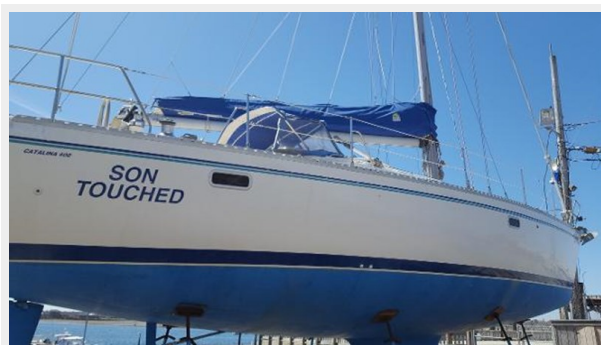

8111269_20211118064458294_1_LARGE