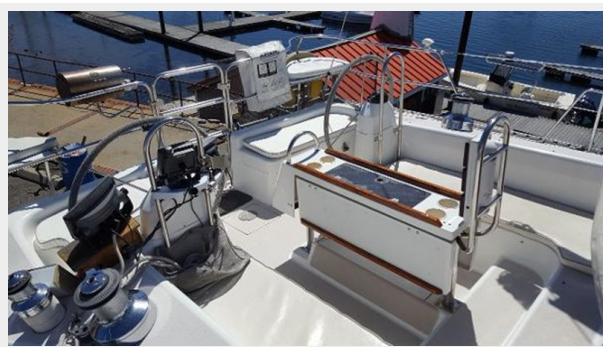

8111269_20211118064436714_1_LARGE